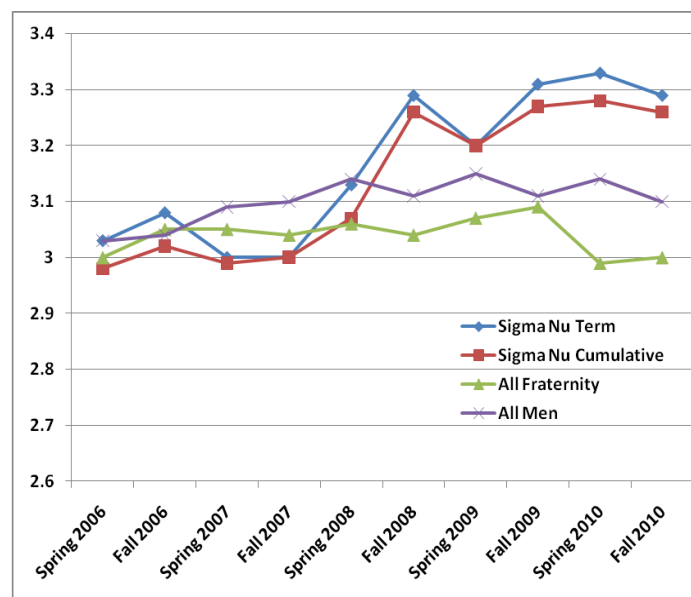

Academics

Sigma Nu has achieved the highest cumulative GPA of all fraternities at Rhodes—five semesters in a row!